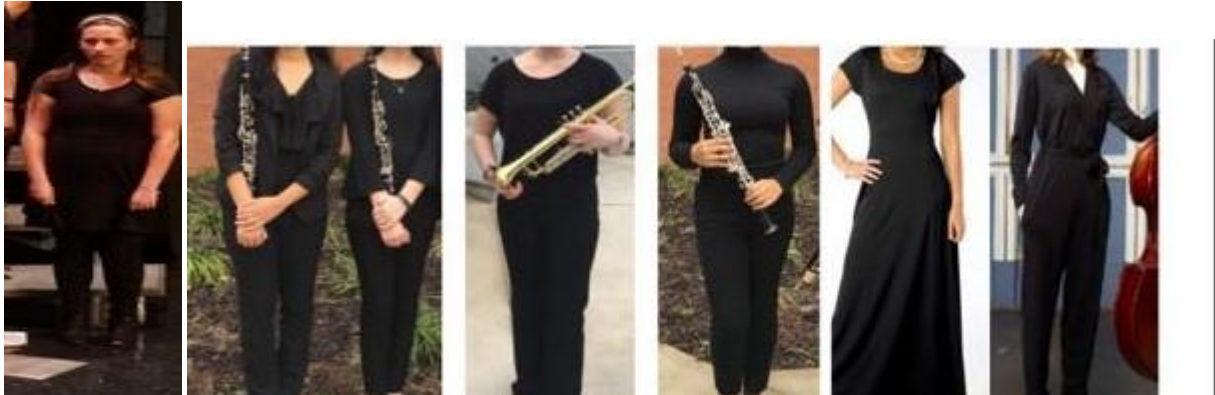

## **GIRLS CONCERT BLACK UNIFORM**

***Black dress shirt, pants (no leggings or skinny jeans), shoes and socks***

ALL Black with black socks and black shoes.